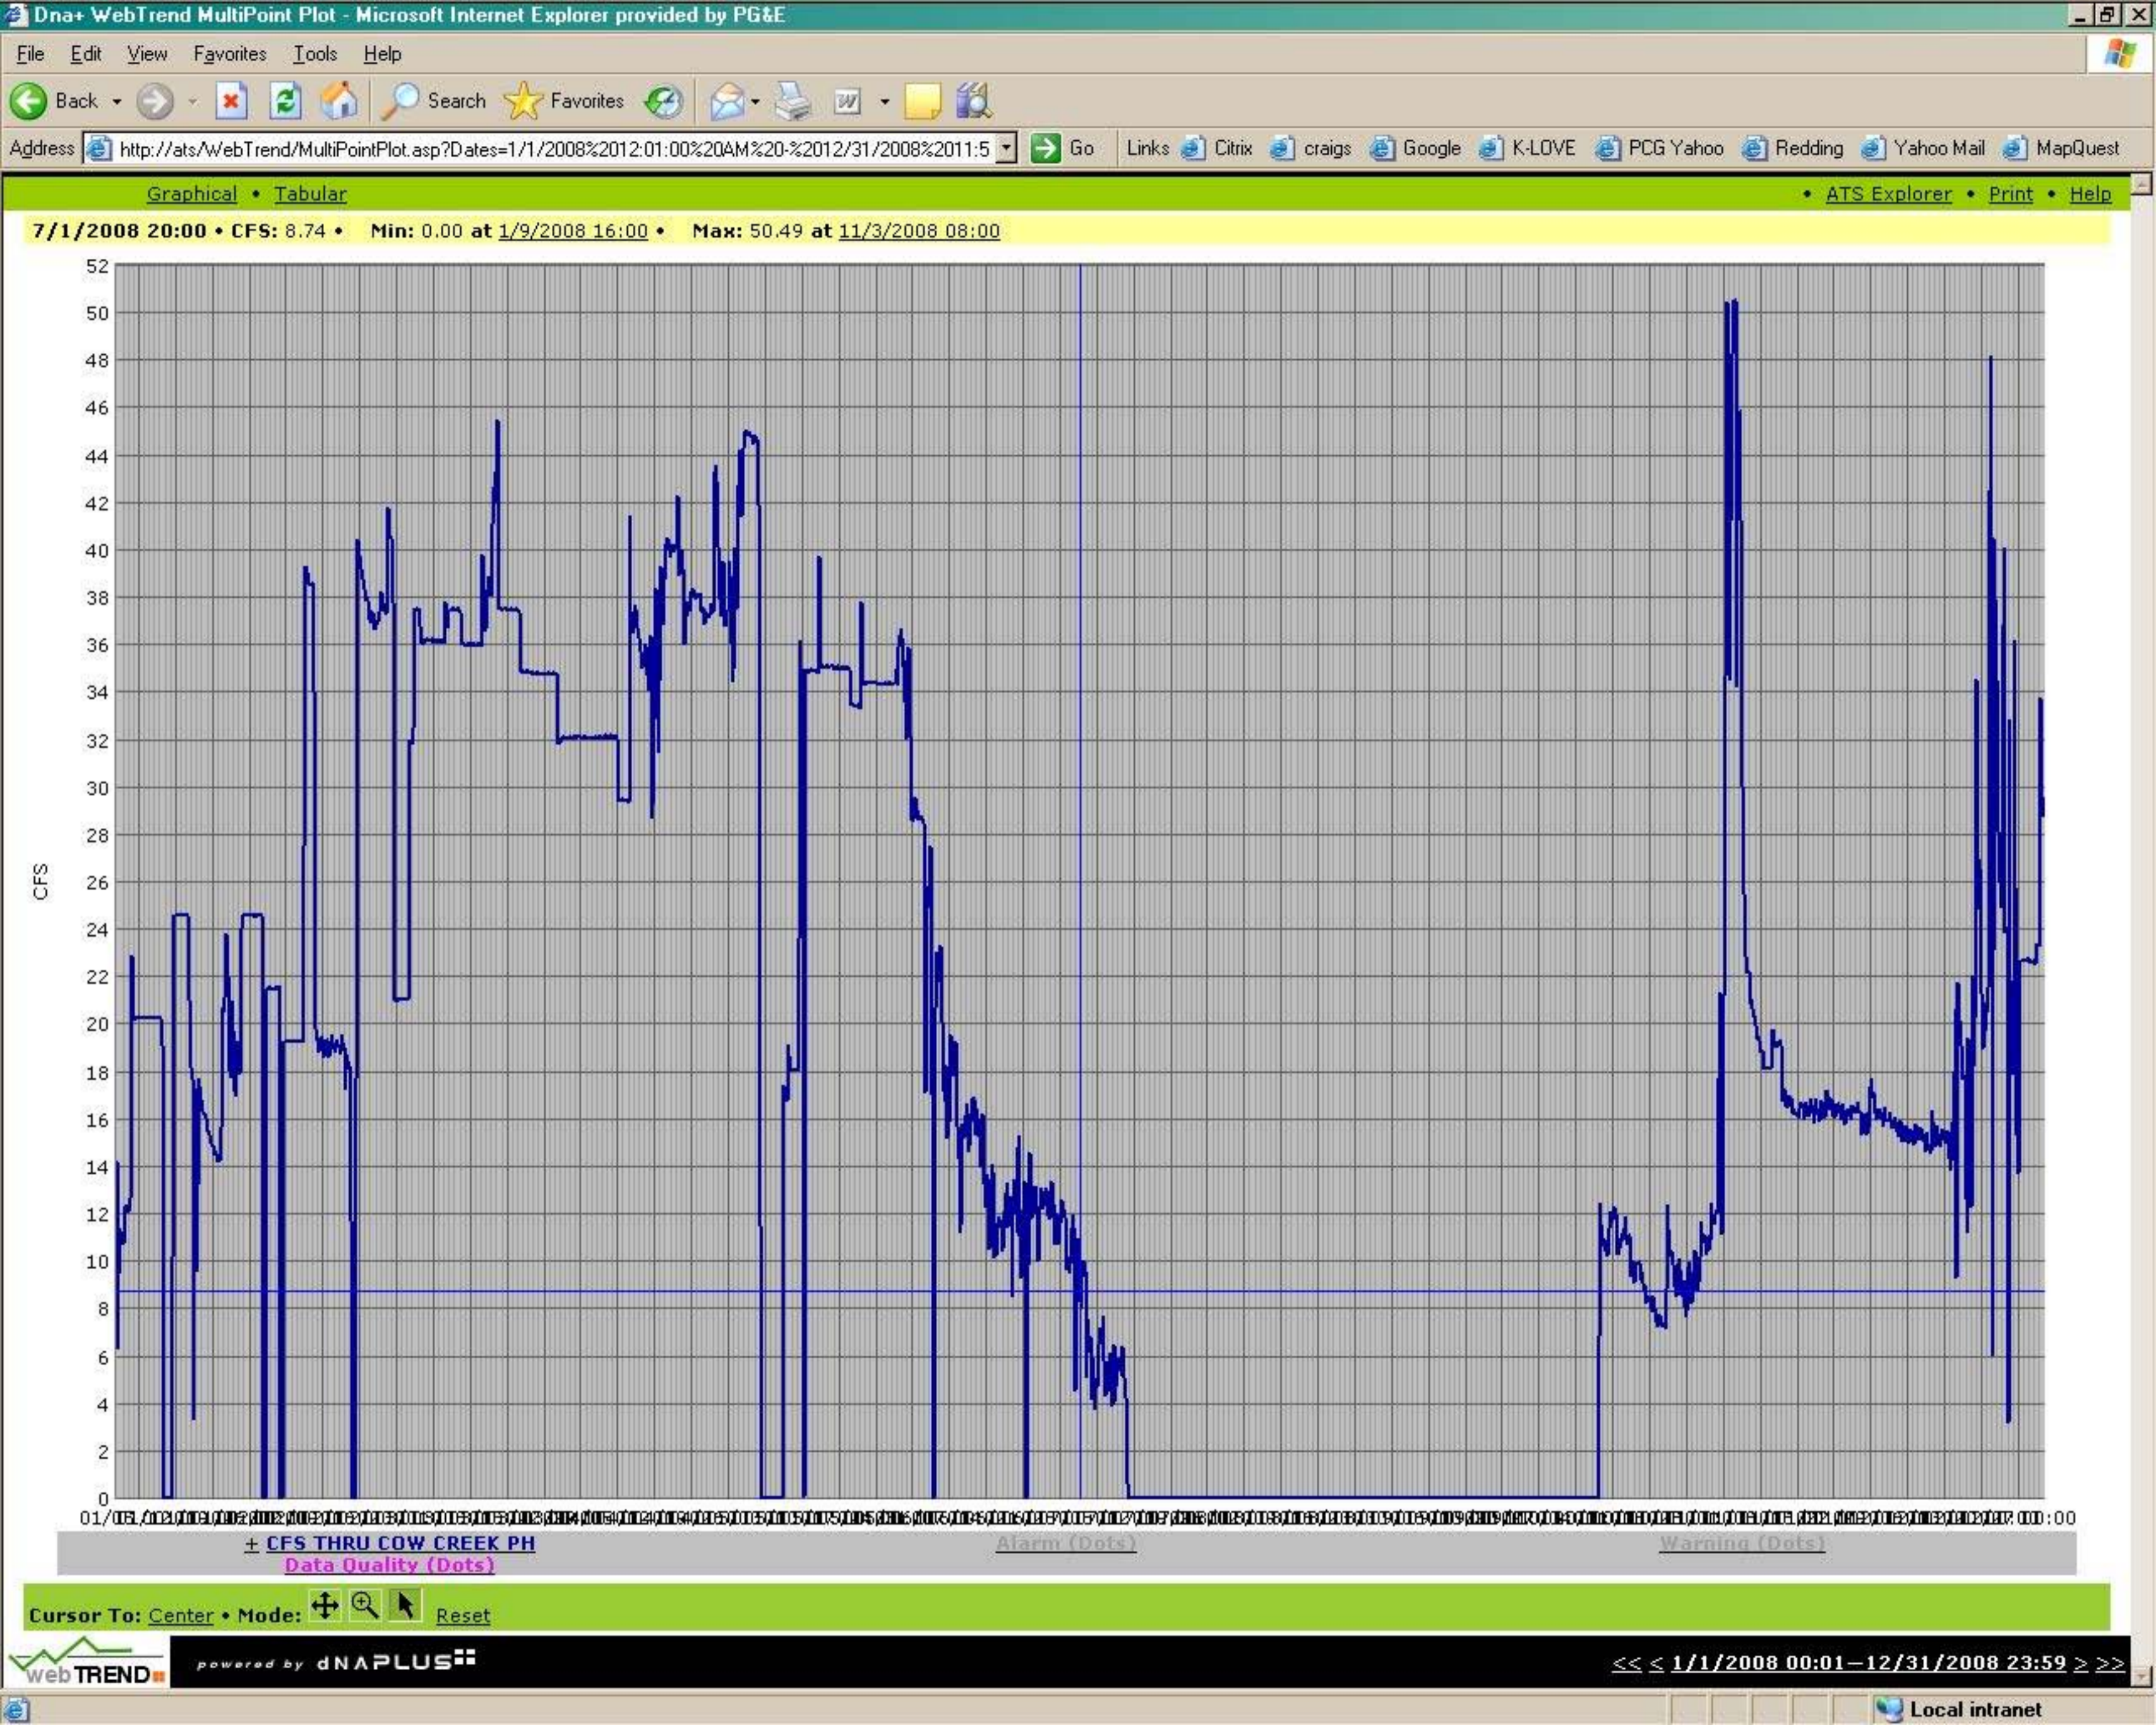

Graphical • **Tabular**

• [ATS Explorer](#) • [Print](#) • [Help](#)

7/1/2008 20:00 • CFS: 8.74 • Min: 0.00 at 1/9/2008 16:00 • Max: 50.49 at 11/3/2008 08:00